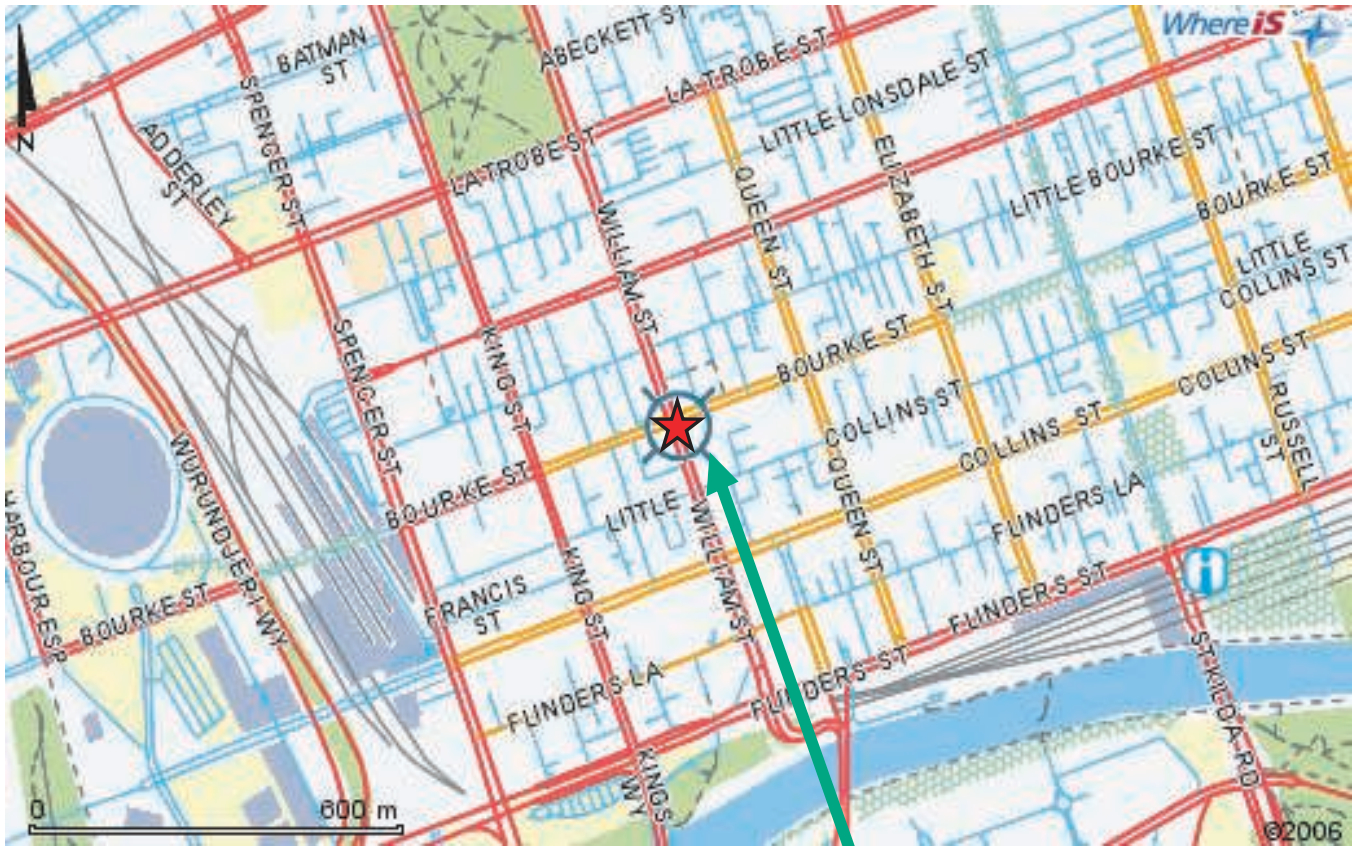

TeleWare Australia

Level 40,
140 William Street,
Melbourne'
VIC 3000,
Australia.

richard.adams@teleware.com

TeleWare